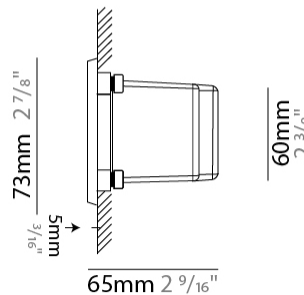

GENERAL

Series: New Green
Subseries: New Green L
Brand: Side
Division: Exterior
Mounting Type: Recessed
Mounting Location: Wall
Subcategory: Step Light

PHYSICAL

Shape: Rectangle
Length (mm): 342
Length (in): 13 7/16
Width (mm): 73
Width (in): 2 7/8
Depth (mm): 65
Depth (in): 2 3/16
Min. Recessing Depth (mm): 80
Min. Recessing Depth (in): 3 1/8
Light Distribution: Asymmetric
Weight (kg): 1.25
Weight (lbs): 2.76
Diffuser: Clear tempered glass
Gasket: Silicon rubber
Fixture Finish: WHI / BLK / GRY
Fixture Material: Aluminum Die Cast

ELECTRICAL

Lamp Type: LED (Zhaga Standard)
Input Wattage (W): 9.5
Total Output Wattage (W): 8.5
Dimming: Non-Dimming / Phase Dimming (120Vac only) / 0-10V Dimming
Driver Included: No
Driver Location: Remote
Driver Class: Class 2
Housing: See components
Input Voltage (V): 120 - 277
Constant Current (mA): 350
Upon Request: (Not included - see components [IP65 or higher enclosure to be supplied by others]) Remote: 0-10Vdc dimming / Integral: Phase dimming 120Vac

LED

Color Temperature (°K): 3000 / 4000
Max. Delivered Lumen (lm): 388.2 / 405.3
Nominal Lumen (lm): 910 / 950
CRI: >90 CRI
Lamp Life (hrs): 50000

OPTICAL

Optic°: Asymmetrical

RATINGS AND CERTIFICATIONS

Certified By: Certified for North American Standards
IP rating: IP65
IK Rating: IK07