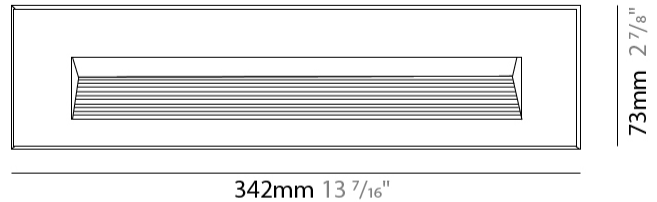

GENERAL

Series: New Green
Subseries: New Green L
Brand: Side
Division: Exterior
Mounting Type: Recessed
Mounting Location: Wall
Subcategory: Step Light

PHYSICAL

Shape: Rectangle
Length (mm): 342
Length (in): 13 7/16
Width (mm): 73
Width (in): 2 7/8
Depth (mm): 65
Depth (in): 2 3/16
Min. Recessing Depth (mm): 80
Min. Recessing Depth (in): 3 1/8
Light Distribution: Asymmetric
Weight (kg): 1.25
Weight (lbs): 2.76
Diffuser: Clear tempered glass
Gasket: Silicon rubber
Fixture Finish: WHI / BLK / GRY
Fixture Material: Aluminum Die Cast

ELECTRICAL

Lamp Type: LED (Zhaga Standard)
Input Wattage (W): 9.5
Total Output Wattage (W): 8.5
Dimming: Non-Dimming / Phase Dimming (120Vac only) / 0-10V Dimming
Driver Included: No
Driver Location: Remote
Driver Class: Class 2
Housing: See components
Input Voltage (V): 120 - 277
Constant Current (mA): 350
Upon Request: (Not included - see components [IP65 or higher enclosure to be supplied by others]) Remote: 0-10Vdc dimming / Integral: Phase dimming 120Vac

LED

Color Temperature (°K): 3000 / 4000
Max. Delivered Lumen (lm): 388.2 / 405.3
Nominal Lumen (lm): 910 / 950
CRI: >90 CRI
Lamp Life (hrs): 50000

OPTICAL

Optic°: Asymmetrical

RATINGS AND CERTIFICATIONS

Certified By: Certified for North American Standards
IP rating: IP65
IK Rating: IK07