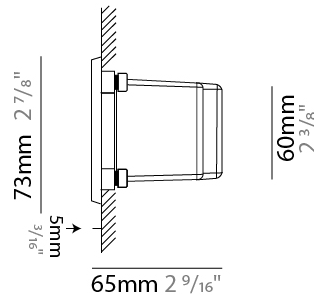

GENERAL

Series: New Green
Subseries: New Green M
Brand: Side
Division: Exterior
Mounting Type: Recessed
Mounting Location: Wall
Subcategory: Step Light

PHYSICAL

Shape: Rectangle
Length (mm): 202
Length (in): 7 ¹⁵/₁₆
Width (mm): 73
Width (in): 2 ⁷/₈
Height (mm): 65
Height (in): 2 ⁹/₁₆
Min. Recessing Depth (mm): 70
Min. Recessing Depth (in): 2 ³/₄
Light Distribution: Asymmetric
Weight (kg): 0.8
Weight (lbs): 1.76
Diffuser: Clear tempered glass
Gasket: Silicone rubber
Fixture Finish: WHI / BLK / GRY
Fixture Material: Aluminum Die Cast

ELECTRICAL

Lamp Type: LED (Zhaga Standard)
Input Wattage (W): 3.65
Total Output Wattage (W): 2.97
Dimming: Non-Dimmable
Driver Included: No
Driver Location: Remote
Driver Type: Constant Current - 120Vac
Driver Class: Class 2
Input Voltage (V): 120 - 277
Constant Current (MA): 350
Upon Request: 0-10Vdc dimming / Phase dimming 120Vac / Non-dimming 120/277Vac

LED

Color Temperature (°K): 3000 / 4000
Max. Delivered Lumen (lm): 195.7 / 204.4
Nominal Lumen (lm): 450 / 470
CRI: >90 CRI
Lamp Life (hrs): 50000

OPTICAL

Optic°: Asymmetrical

RATINGS AND CERTIFICATIONS

Certified By: Certified for North American Standards
IP rating: IP65
IK Rating: IK07

PROJECT	
TYPE	
SPECIFIER	
QUANTITY	
DATE