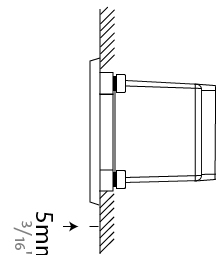

65mm 2 ⁹/₁₆"

2.2kg / 4.85 lbs